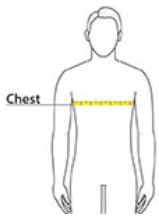

CARE INSTRUCTIONS

Machine wash warm. Tumble dry medium.

Sketches

front

back

PRODUCT MEASUREMENTS

| | S | M | L | XL | 2XL | 3XL |
|---------------------|--------|--------|--------|--------|--------|--------|
| Body Length at Back | 27 3/8 | 28 | 28 7/8 | 29 7/8 | 30 7/8 | 31 7/8 |
| Chest | 21 | 22 1/2 | 24 | 26 | 28 | 30 |

Body Length at Back: Measured from high point shoulder to finished hem at back.

Chest: Measured across the chest one inch below armhole when laid flat.

SIZE CHARTS

| | S | M | L | XL | 2XL | 3XL |
|-------|-------|-------|-------|-------|-------|-------|
| Chest | 36-38 | 39-41 | 42-44 | 45-48 | 49-52 | 53-56 |

HOW TO MEASURE

CHEST

Measure under the arm and around the fullest part of the chest with arms down, keeping tape horizontal.

COLORS

Please note: PMS code information is shown only when an exact match is available.